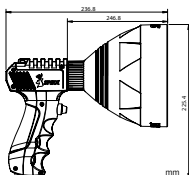

GET OUTSIDE
spika.com.au