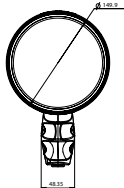

GET OUTSIDE
spika.com.au