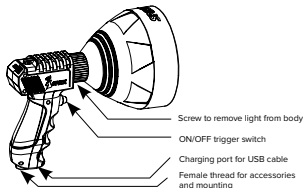

GET OUTSIDE
spika.com.au